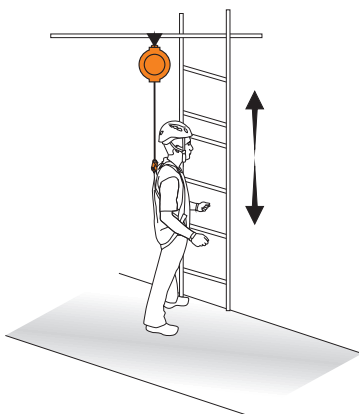

Ref.2075 COBRA 6

Self-retracting fall arrester with webbing length of 6 m.
 20 mm polyamide webbing with a breaking strength of 15 kN is protected by a durable ABS cover.
 Complete with auto-locking swivel connector and integrated shock absorber.

CONSTRUCTION

PYLONS/INDUSTRY

Supplied with guiding cord Ø5 x 6m, useful to guide the webbing back into the retractor.

Vertical use

Ref.	Product name Nombre del producto	Weight Peso			CE EN 360	EAC
		kg	lb	oz		
2075	COBRA 6 m	1.85	4	1	•	•