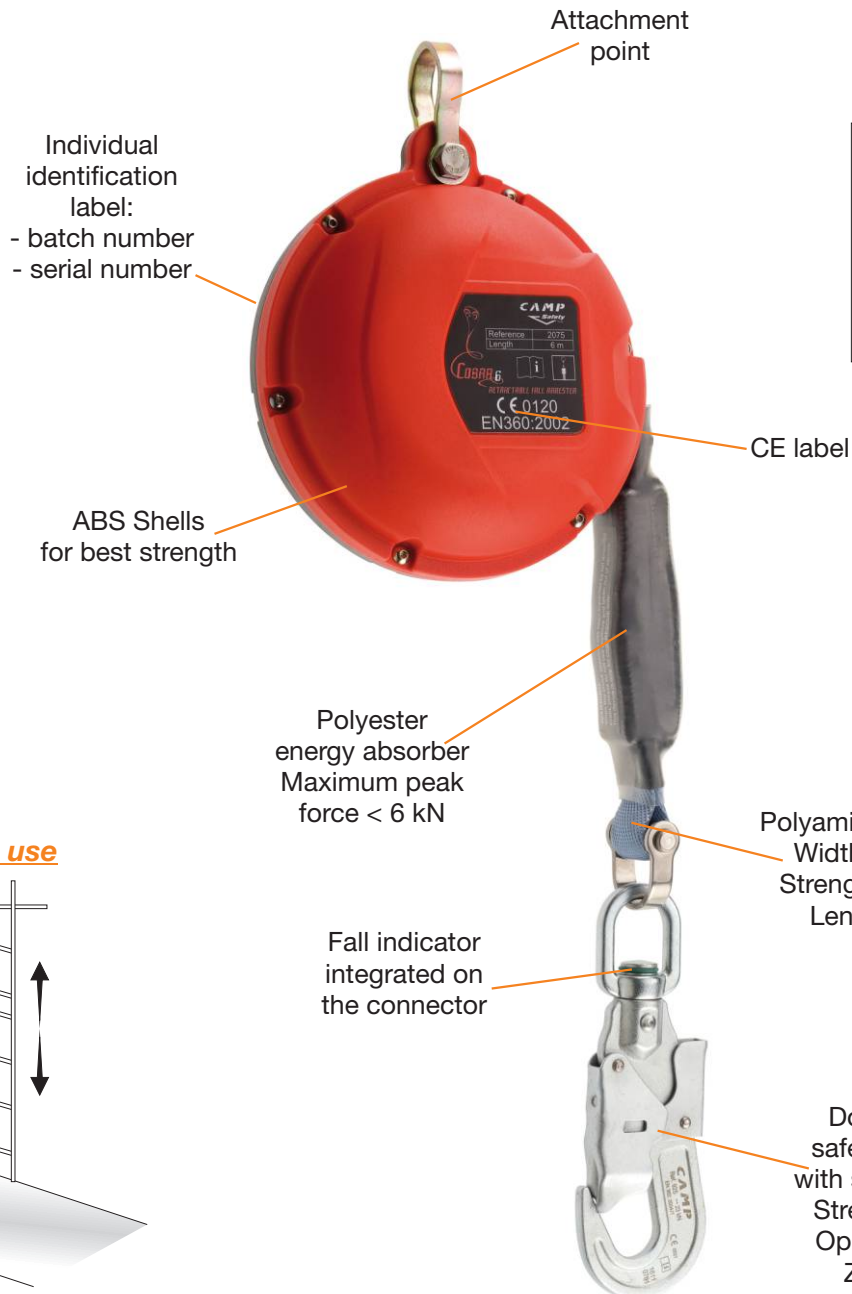

Ref.2075 COBRA 6

Self-retracting fall arrester with webbing length of 6 m.
 20 mm polyamide webbing with a breaking strength of 15 kN is protected by a durable ABS cover.
 Complete with auto-locking swivel connector and integrated shock absorber.

CONSTRUCTION

PYLONS/INDUSTRY

Supplied with guiding cord Ø5 x 6m, useful to guide the webbing back into the retractor.

Vertical use

Ref.	Product name Nombre del producto	Weight Peso			CE EN 360	EAC
		kg	lb	oz		
2075	COBRA 6 m	1.85	4	1	•	•